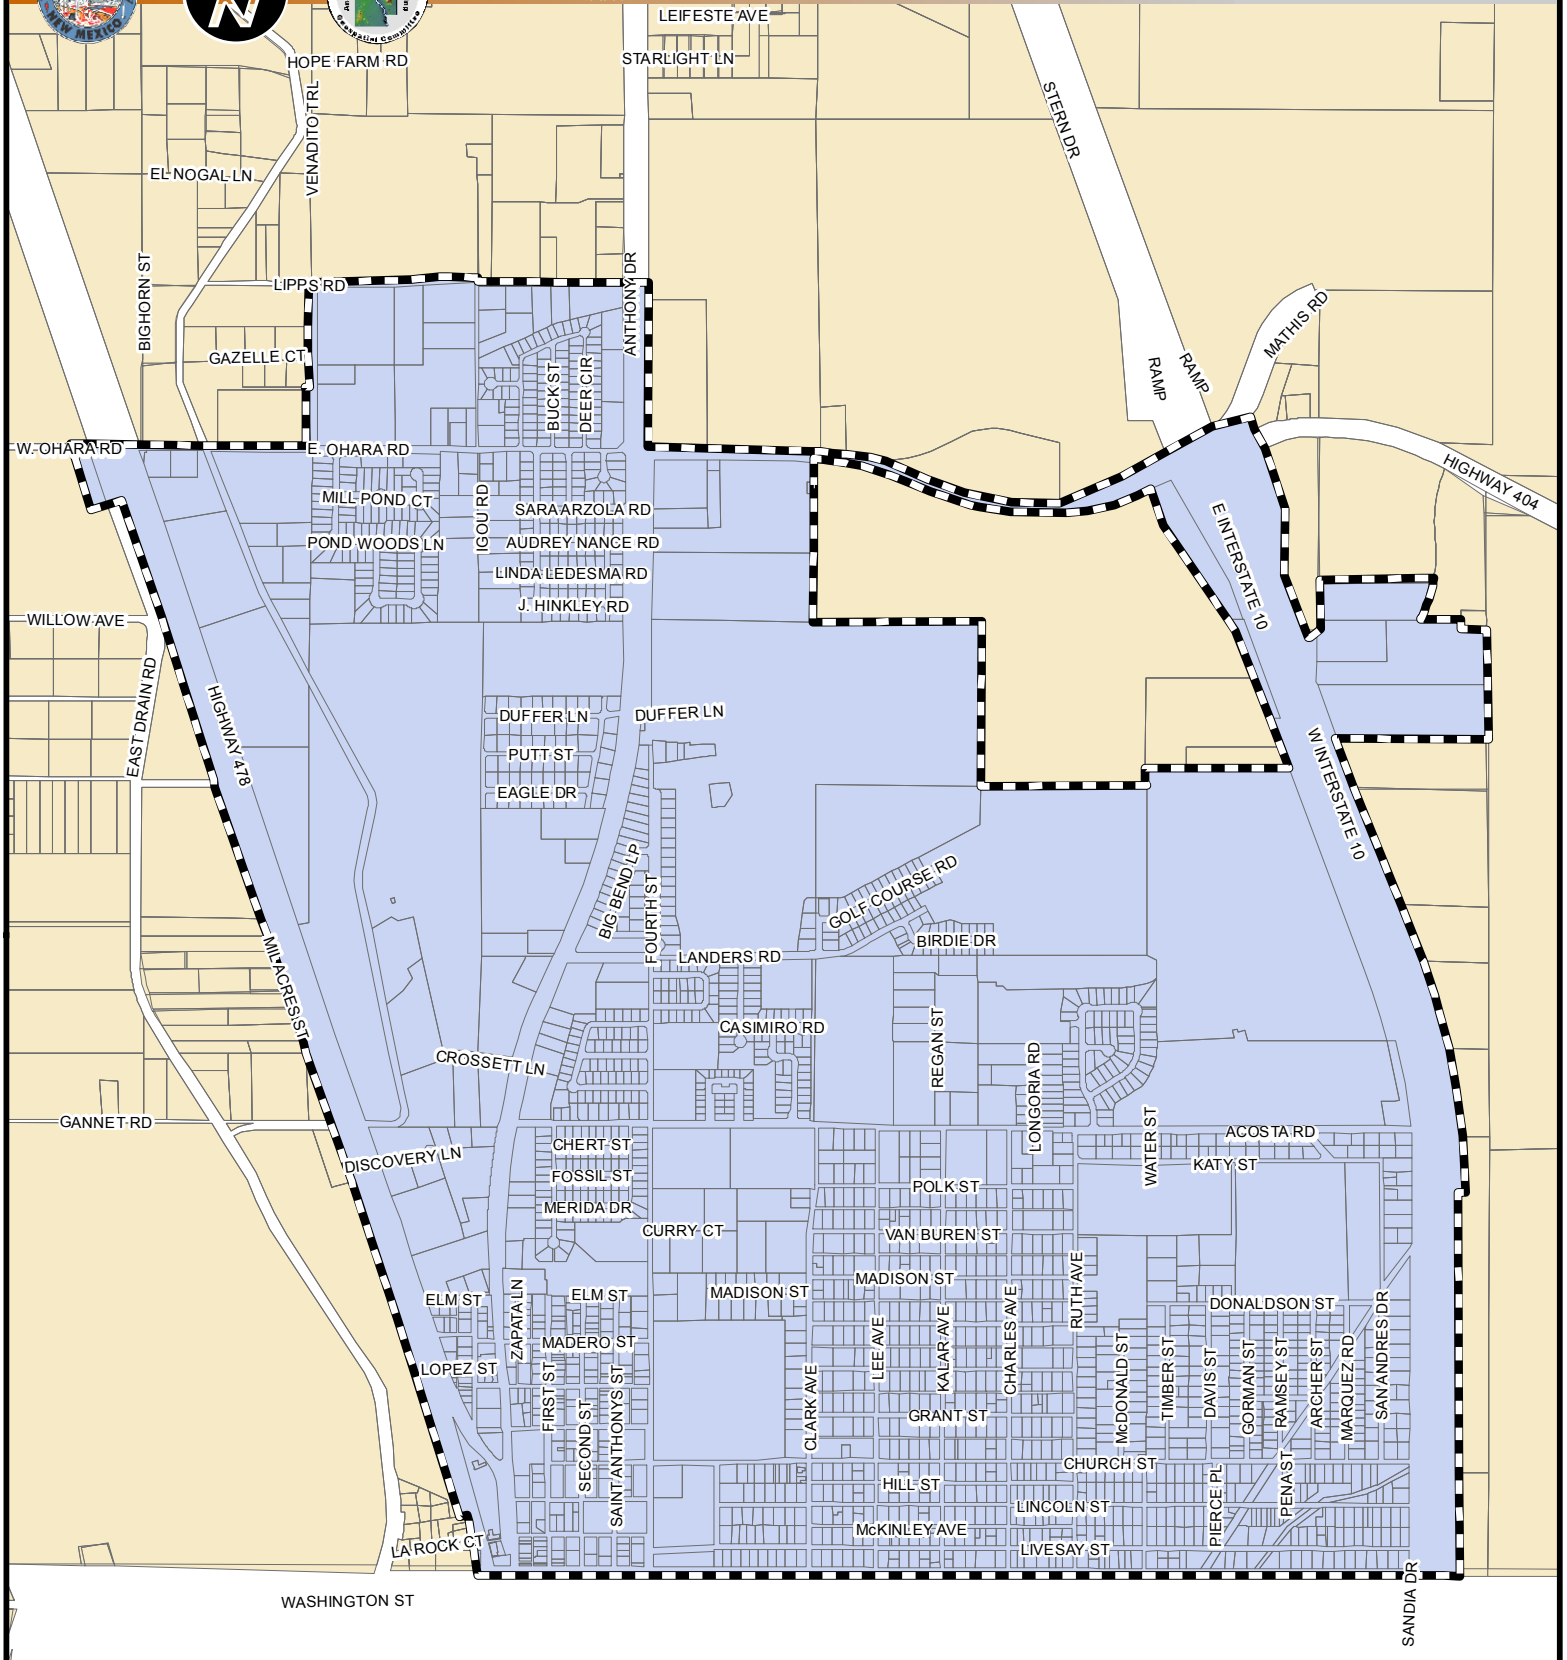

# The City of Anthony, NM

DISCLAIMER: No warranty is made by Dona Ana County as to the accuracy, completeness or reliability of this information for individual or aggregate use. Original data was provided from numerous sources. Spatial information may not meet National Map Accuracy Standards. This information may change without notice.